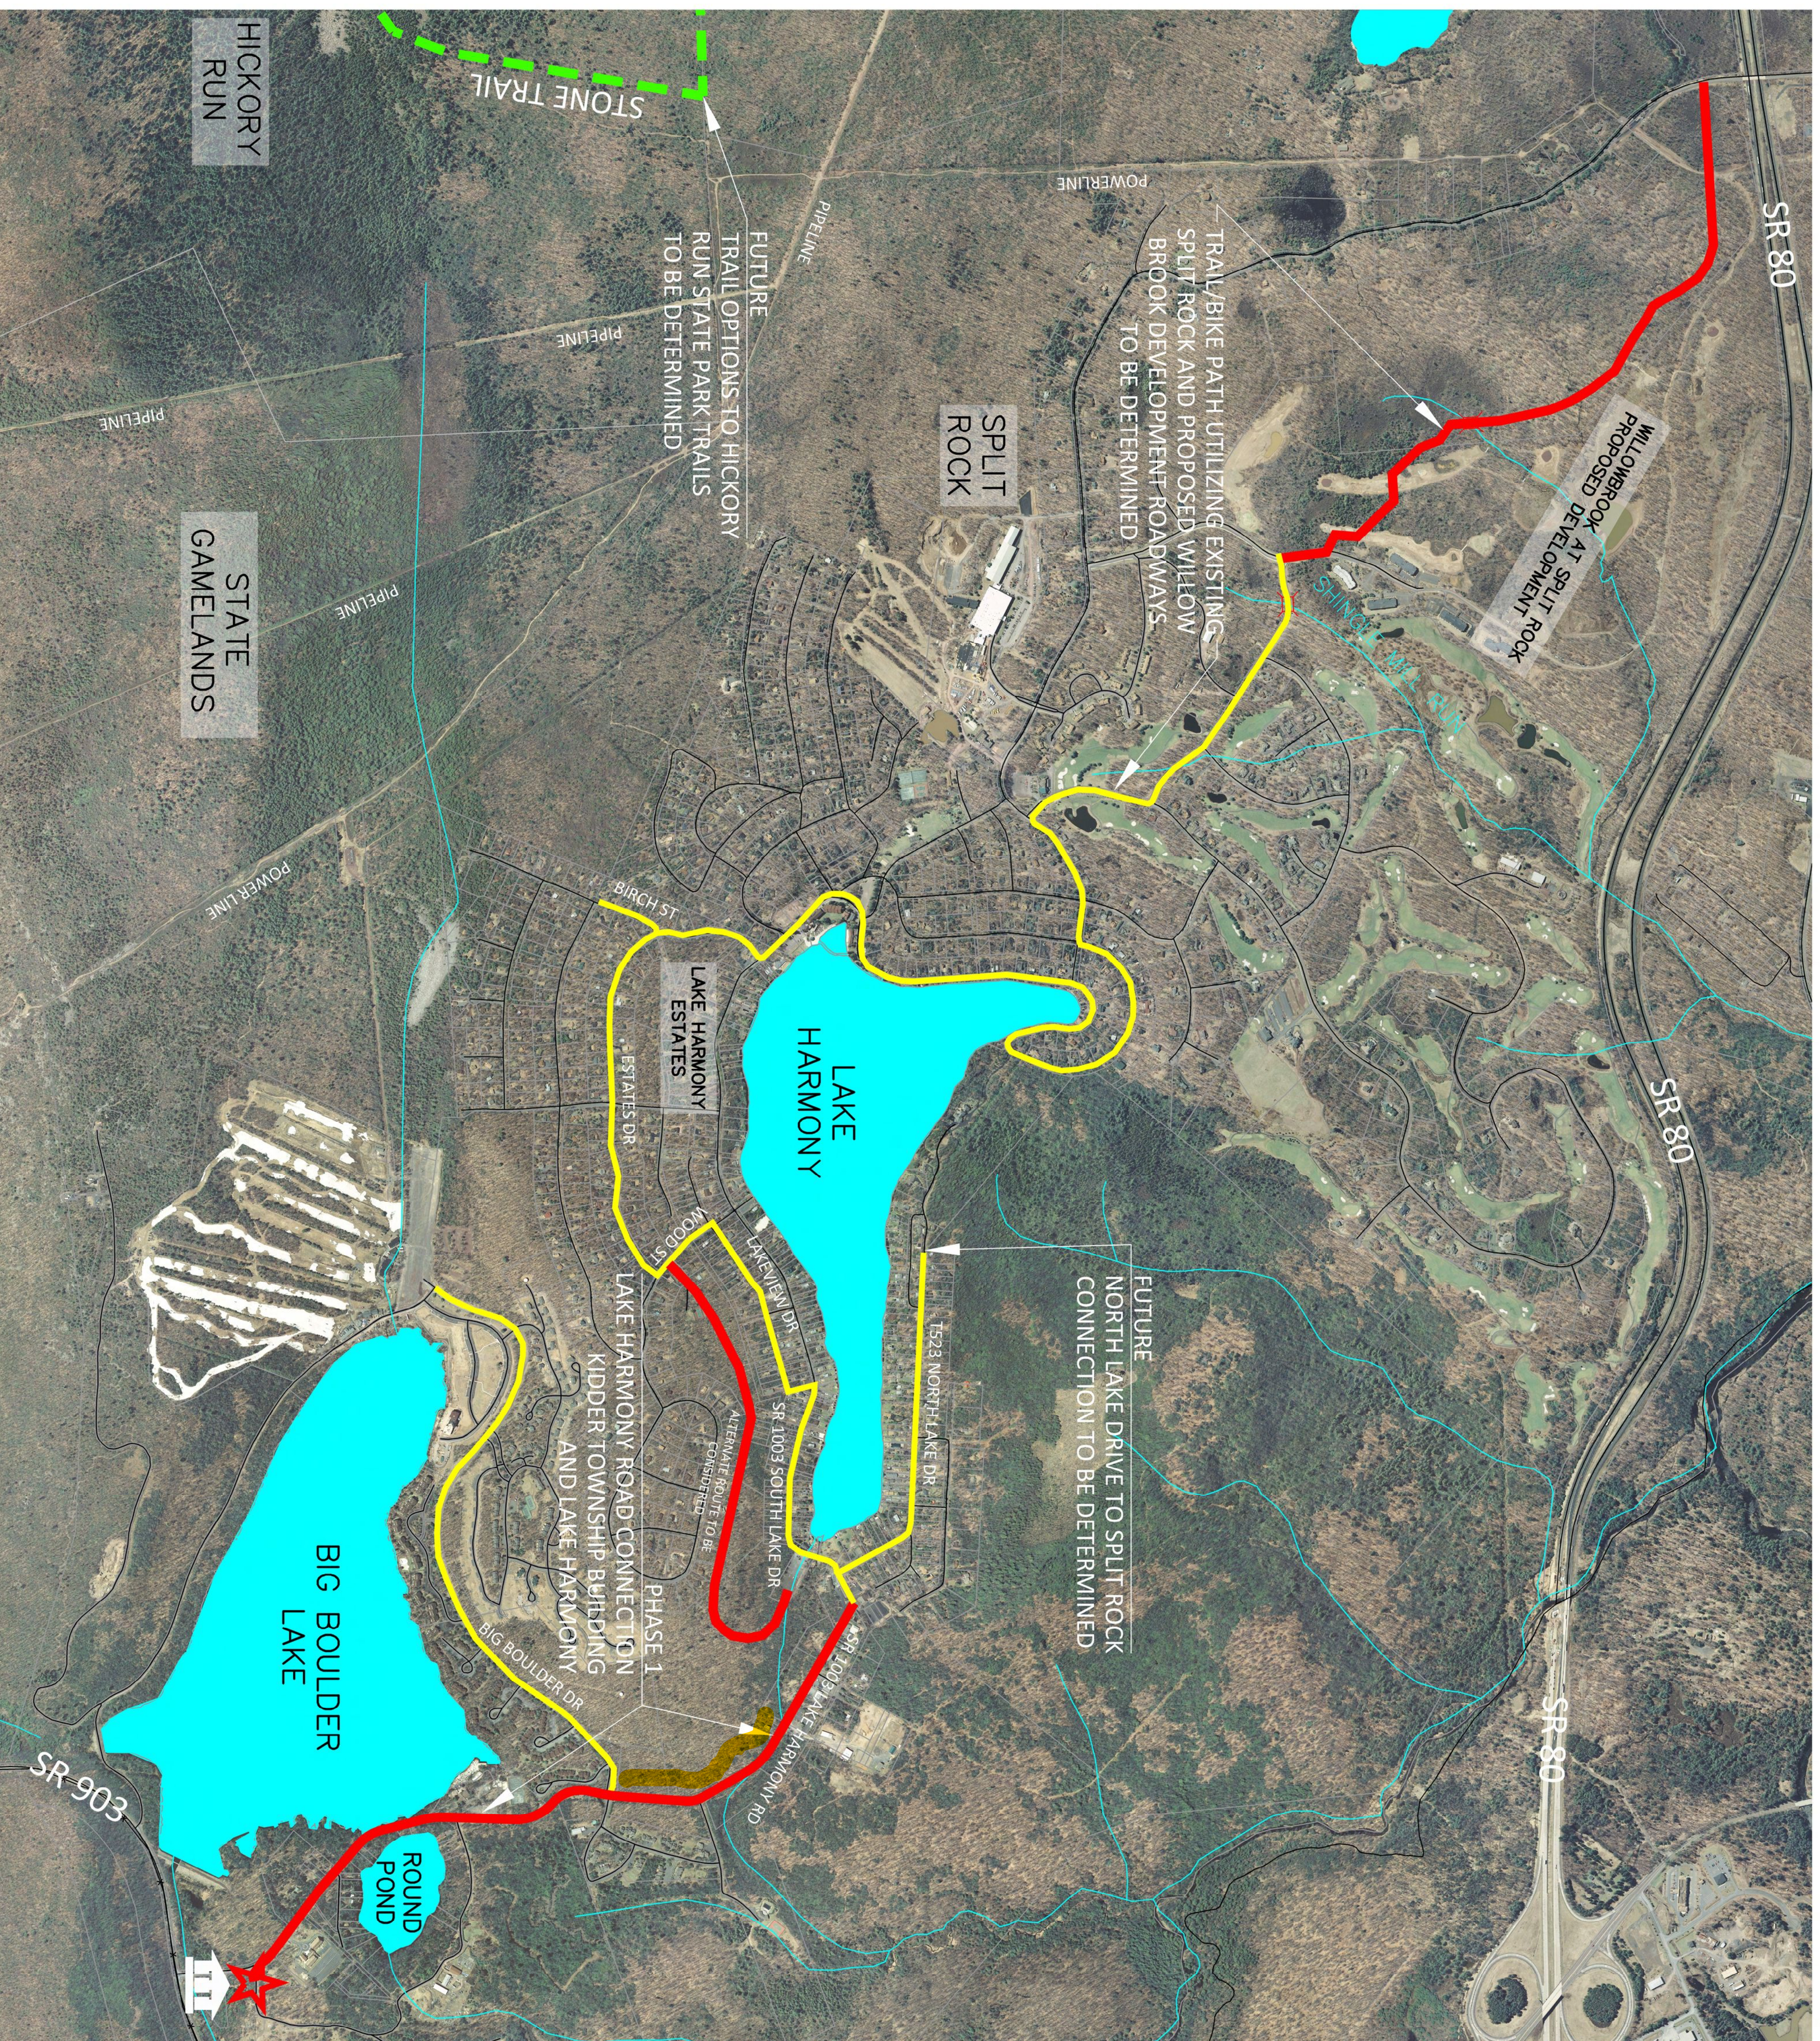

# KIDDER TOWNSHIP CONCEPTUAL TRAIL MAP

CARBON COUNTY, PENNSYLVANIA

## LEGEND

-  PROPOSED TRAIL
-  EXISTING ROADWAY TO BE CONSIDERED TRAIL/BIKE PATH
-  EXISTING TRAIL
-  TRAIL HEAD/PARKING AREA
-  KIDDER TOWNSHIP MUNICIPAL BUILDING
-  STREAM CROSSING